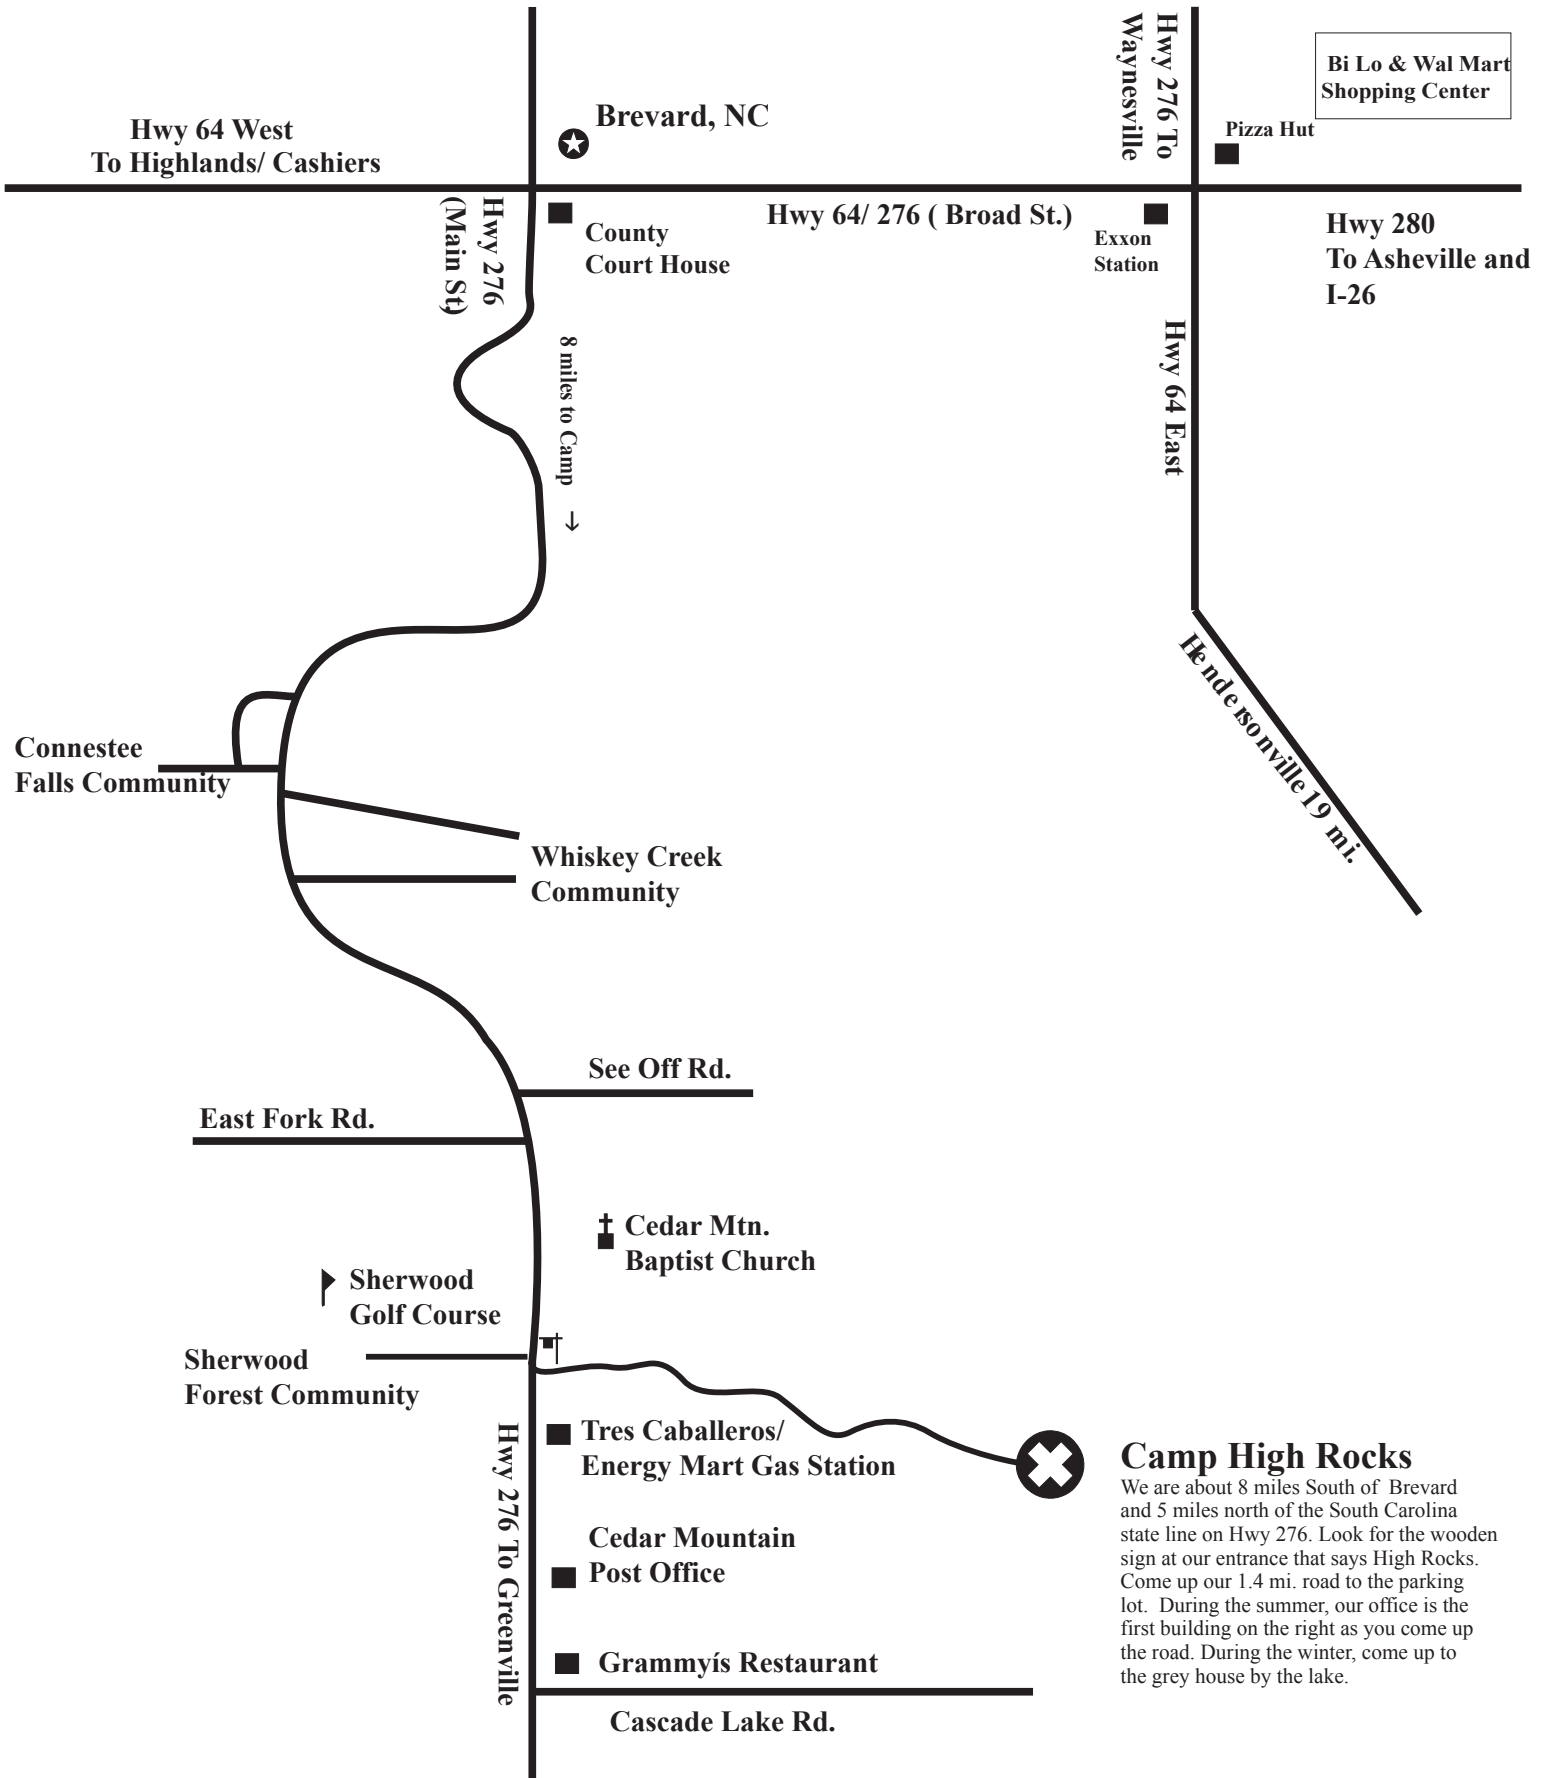

Map to Camp High Rocks

From Asheville: Take I-26 E to Hwy 280 (Exit 40, Airport): Turn Rt. on 280 to Brevard; in Brevard turn South on 276
 From Greenville: Take Hwy 25 to Traveler's Rest, exit Left on Hwy 276 to NC; We are 5mi. north of the state line.
 From Atlanta: Take I-85 N to SC state line; exit on Hwy 11; follow 11, turn left on Hwy 8, then left on 276 into NC.